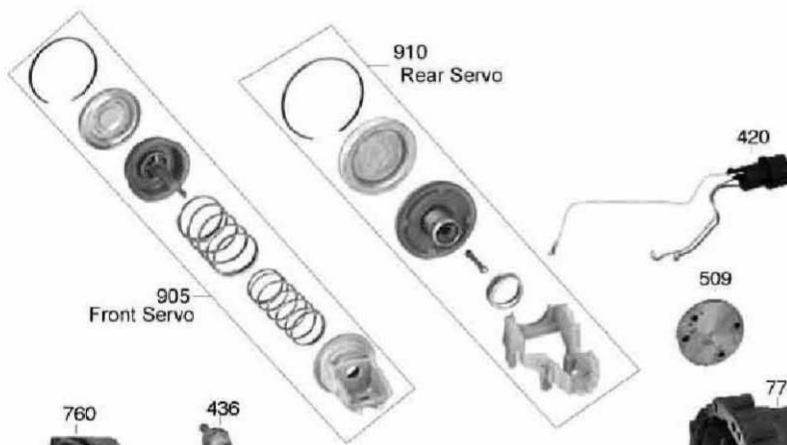

Mercedes 722.3 - 722.5

F

G

Deluxe Kit	008
Compliance Kit	007
Master Kit	006
Less Steel Kit	004
Overhaul Kit	002
Bushing Kit	030
Washer Kit	200
Bearing Kit	201
Technical Manual	400
Pump Part	507
Valve Body Parts	741
Case Parts	761