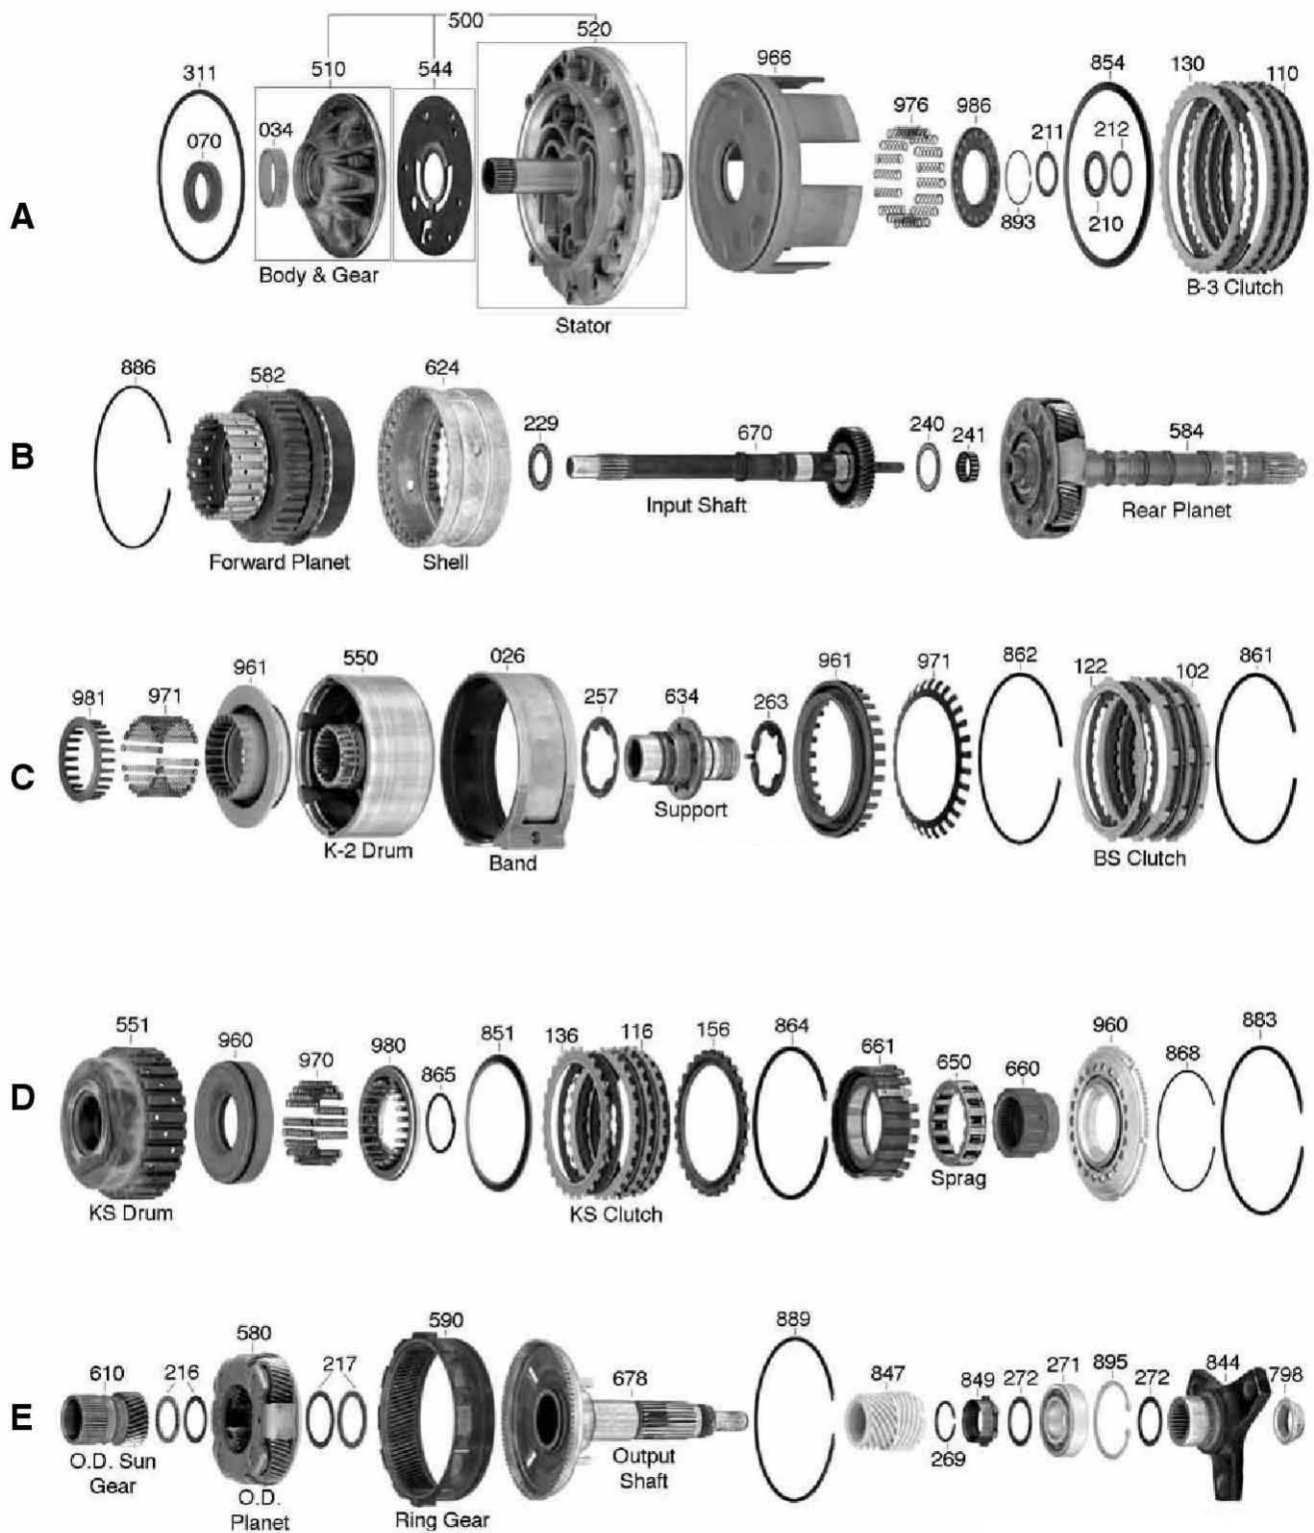

Mercedes 722.3 - 722.5

F

G

Deluxe Kit	008
Compliance Kit	007
Master Kit	006
Less Steel Kit	004
Overhaul Kit	002
Bushing Kit	030
Washer Kit	200
Bearing Kit	201
Technical Manual	400
Pump Part	507
Valve Body Parts	741
Case Parts	761