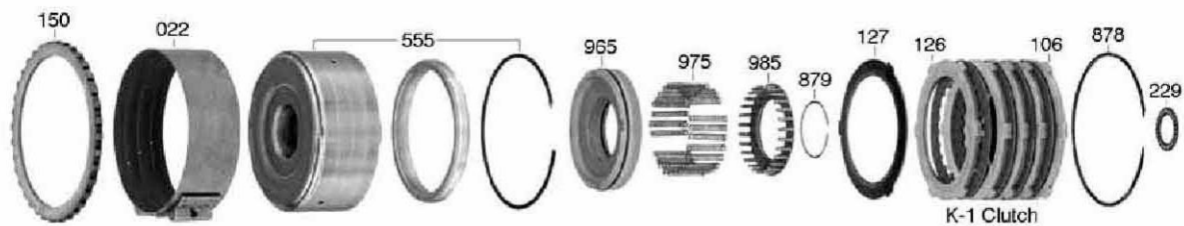

Mercedes 722.3 - 722.5

F

G

Deluxe Kit	008
Compliance Kit	007
Master Kit	006
Less Steel Kit	004
Overhaul Kit	002
Bushing Kit	030
Washer Kit	200
Bearing Kit	201
Technical Manual	400
Pump Part	507
Valve Body Parts	741
Case Parts	761